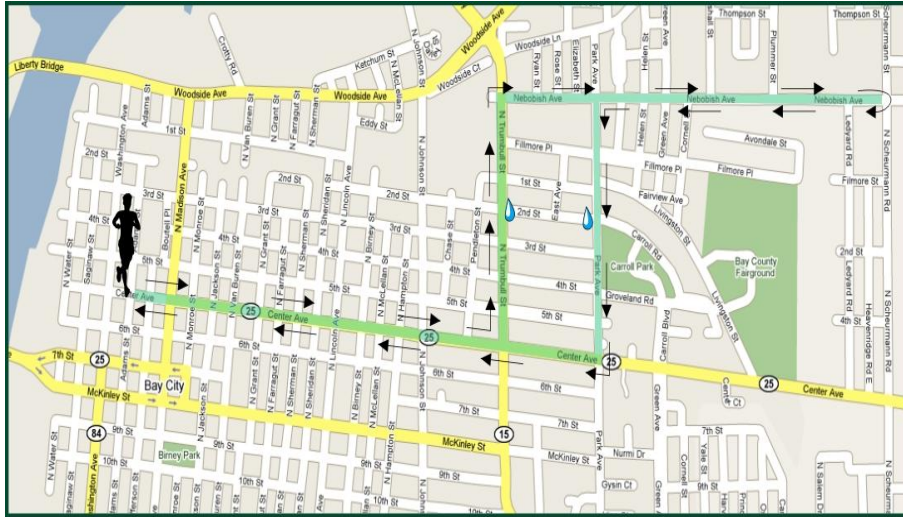

## 8K Run

**Start at Center Ave. & Adams St.**

- ➡ East on Center Ave. to North Trumbull St.
- ➡ North on Trumbull St. to Nebobish Ave.
- ➡ East on Nebobish Ave. to Turnaround
- ➡ Make turn at cone
- ➡ Head West on Nebobish St. to Park Ave.
- ➡ South on Park Ave. to Center Ave.
- ➡ West on Center Ave. to Adams St.

**Finish at Center Ave. & Adams St.**

 **Water Station.**

*Course routes subject to change.*

## 5K Run / 5K Walk

**Start at Center Ave. & Adams St.**

- ➡ East on Center Ave. to North Trumbull St.
- ➡ North on North Trumbull St. to 1st St.
- ➡ East on 1st St. to Park Ave.
- ➡ South on Park Ave. to Center Ave.
- ➡ West on Center Ave. to Adams St.

**Finish at Center Ave. & Adams St.**